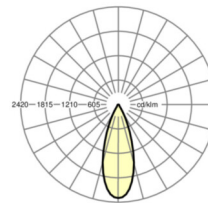

CHARACTERISTICS

Order number	19105506020
EAN number	4020863388950
Commodity code	94051190
Certification mark	IP 20, Protection class I, F, HACCP DIN10500/Food/IFS-application-related suitability/BRC, Indoor, CE
Impact resistance (IK rating)	IK03 (10°C bis 25°C)
Ambient temperatur	ta 10°C to 25°C
Special properties	Ready for IoT
Warranty period	5 years

ELECTRICAL ENGINEERING

Controller	Electronic driver DALI2 (2 pcs.)
System output	69W
Mains voltage	230V/50Hz
Circuit breakers (inrush current)	21 pieces/B10, 34 pieces/B16, 35 pieces/C10, 58 pieces/C16
Energy efficiency class/light source	C

LIGHTING TECHNOLOGY

Placement	LED, Colour rendering/Light colour CRI ≥ 80 / 3000K
Colour tolerance (MacAdam)	3SDCM
Nominal luminous flux	7645lm
LED service life	50000h L80/B10 (Tq 25°C)
Luminaire luminous efficiency	110lm/W
UGR lat./long.	25.3 / 25.3

MECHANICS

Housing colour	traffic white RAL 9016
Dimensions (LxWxDxH)	765mm x 55mm x 201mm
Weight (net)	2.5kg
Swivel and turn area (x/y/z)	+ 90° / 0° / 335°
Type of installation	Mounting rail system installation, Ceiling-mounted light structure, Pendant light structure

Dimensions

L	765 mm	Length
B	55 mm	Width
H	201 mm	Height

DEEP-LINK

<https://www.regiolux.de/en/article/19105506020>

Reference	LED 7600lm 830
ηLB	100 %
Φ ↓/↑	100 % / 0 %
UGR lat./long.	25.3 / 25.3